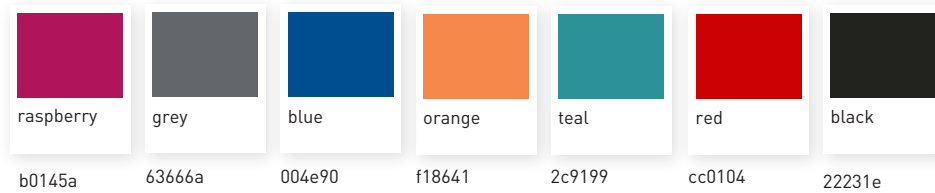

colours

New Moxxa range - brushed/soft finish smooth vinyl

Moxxa range can be used on most products

Just Colour range - vinyl

Just Colour range can be used on most products

Dartex fabric range

Dartex can be used on the juni, zoomi and zoomi +

Colours are a guide only and may vary due to limitations of the print process.

Material samples are available upon request. Colour range may change without prior notice, we try to colour match where possible.