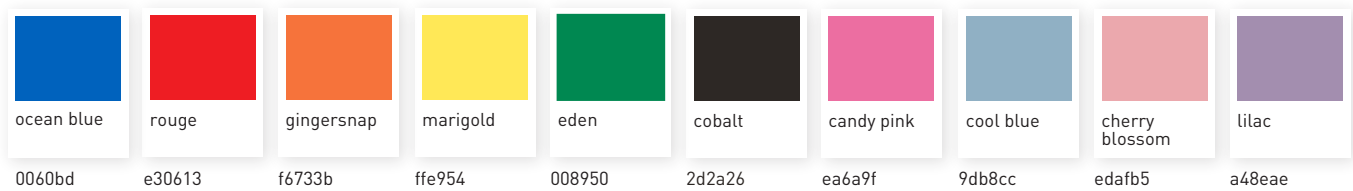

colours

New Moxxa range - brushed/soft finish smooth vinyl

Moxxa range can be used on most products

Just Colour range - vinyl

Just Colour range can be used on most products

Dartex fabric range

Dartex can be used on the juni, zoomi and zoomi +

Colours are a guide only and may vary due to limitations of the print process.

Material samples are available upon request. Colour range may change without prior notice, we try to colour match where possible.