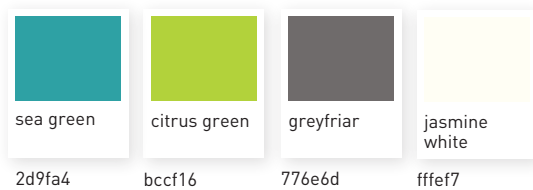

colours

New Moxxa range - brushed/soft finish smooth vinyl

Moxxa range can be used on most products

Just Colour range - vinyl

Just Colour range can be used on most products

Dartex fabric range

Dartex can be used on the juni, zoomi and zoomi +

Colours are a guide only and may vary due to limitations of the print process.

Material samples are available upon request. Colour range may change without prior notice, we try to colour match where possible.