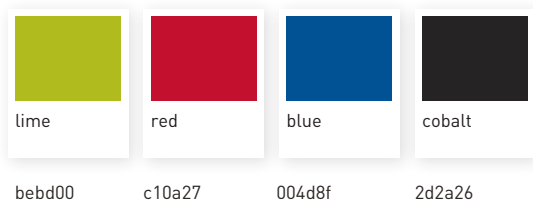

colours

New Moxxa range - brushed/soft finish smooth vinyl

Moxxa range can be used on most products

Just Colour range - vinyl

Just Colour range can be used on most products

Dartex fabric range

Dartex can be used on the juni, zoomi and zoomi +

Colours are a guide only and may vary due to limitations of the print process.

Material samples are available upon request. Colour range may change without prior notice, we try to colour match where possible.