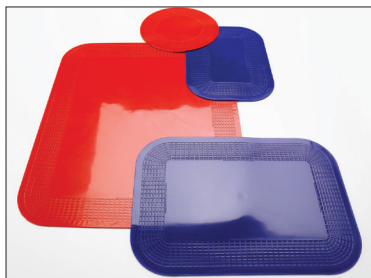

Adjustable Height Wheely Stool technical data

all dimensions in inches

Code	Size	Colour	Width	Height min	Height max	Max user weight (lbs)	Product weight (lbs)
4181	1	Red & yellow	17.7	13.4	18.1	220	15.43
4182	1	Green & blue	17.7	13.4	18.1	220	15.43
4184	1	Pink & blue	17.7	13.4	18.1	220	15.43
4192	1	Red & yellow	17.7	13.4	18.1	220	17.64
4193	1	Green & blue	17.7	13.4	18.1	220	17.64
4194	1	Pink & blue	17.7	13.4	18.1	220	17.64

seating standing toileting bathing
changing showering desks tables therapy

accessories

Suction hand grabs

CODE 4201-4203

Used to stabilise the hand to increase function in the opposing hand

Dycem non-slip mats

CODE 4703 red or blue (250 x 180mm)

CODE 4706 red or blue (350 x 250mm)

CODE 4709 red or blue (450 x 380mm)

CODE 4700 red or blue (round 190mm)

US Contact Details:

telephone

+ 212 541 2455

email